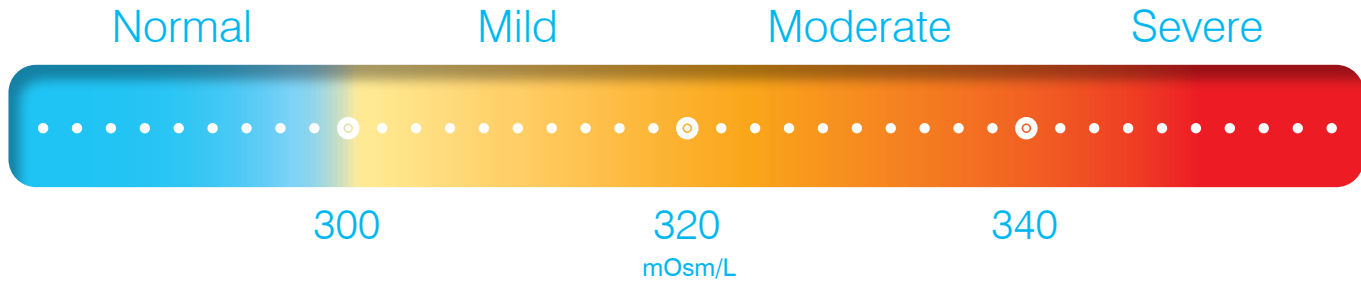

TEARLAB[®] OSMOLARITY SCALE

The Impact of an Unhealthy Tear Film on Your Vision

STABLE

A healthy tear film and ocular surface provides clear, stable vision.

UNSTABLE/FLUCTUATING

An unhealthy tear film and ocular surface can lead to unstable, fluctuating vision from blink to blink.